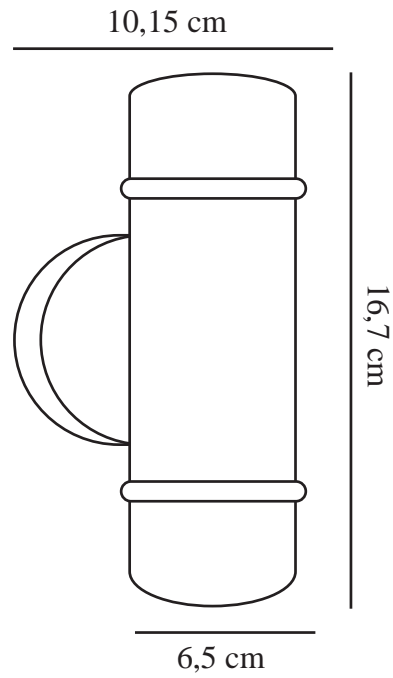

ARTILUS | WALL LIGHT | BLACK

2418151003

nordlux®

Voltage (V): 220-240 Volt
IP degree: IP54
Maximum bulb wattage (W): 25
Class (Class 1, Class 2, Class 3):
Class 1 (Earth contact)
Socket type: GU10
Parallel connection: True

Height (cm) : 16.7
Width (cm): 9
Shade Diameter (cm): 6.5
EAN: 5704924017629
TUN: 2366805
Item Number: 2418151003

Pcs Per Master Carton: 3
Sales Box Height (cm): 18
Sales Box Width(cm): 11.5
Sales Box Depth (cm): 10
Sales Box Volume m³ : 0.0021
Product net weight (kg): 0.375

Primary material: Aluminium
Secondary material: Glass
Suitable for Seaside: False
Colour: Black

- Romantic design • Lights both up and down
- Parallel connection possible • Possibility for side entry of cable