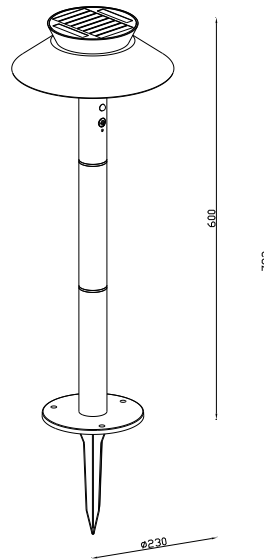

JUSTINA SOLAR | GARDEN LIGHT | ANTHRACITE nordlux®

2418098050

Voltage (V): 3,7 Volt
IP degree: IP44
Class (Class 1, Class 2, Class 3):
Class 3 (12V)
Socket type: Solar LED – Non-
replaceable light source

Primary material: Metal
Secondary material: Plastic
Surface material of the cable:
Plastic
Suitable for Seaside: False
Colour: Anthracite

Height (cm) : 60
Tube Diameter (cm): 4
Shade Diameter (cm): 23
Outdoor base dimension (cm):
14.5

EAN: 5704924017575
TUN: 2367055
Item Number: 2418098050
Pcs Per Master Carton: 3

Sales Box Height (cm): 23.5
Sales Box Width(cm): 29.5
Sales Box Depth (cm): 29.5
Sales Box Volume m³ : 0.0205
Product net weight (kg): 1.0652

- Solar charged • Motion sensor turns light on • Can be mounted with the included spike or the Nordlux base unit
- Dark Sky Protection • Long LED lifespan (25,000 hours)

The solar-powered Justina series by Danish design duo Says Who has a round, classic design with a large light surface that lights up automatically when the sensor detects motion. Perfect for placing along the driveway or a path to create visibility when you or your guests approach your home. Easy installation with no cables needed using the included spike or the Nordlux base unit.