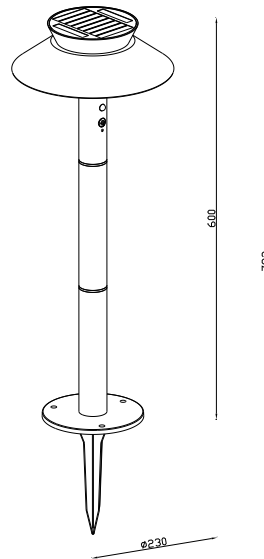

JUSTINA SOLAR | GARDEN LIGHT | BLACK

2418098003

nordlux®

Voltage (V): 3,7 Volt
IP degree: IP44
Class (Class 1, Class 2, Class 3):
Class 3 (12V)
Socket type: Solar LED – Non-
replaceable light source

Primary material: Metal
Secondary material: Plastic
Suitable for Seaside: False
Colour: Black

Height (cm) : 60
Tube Diameter (cm): 4
Shade Diameter (cm): 23
Outdoor base dimension (cm):
14.5

EAN: 5704924017568
TUN: 2366824
Item Number: 2418098003
Pcs Per Master Carton: 3
Sales Box Height (cm): 23.5

Sales Box Width(cm): 29.5
Sales Box Depth (cm): 29.5
Sales Box Volume m³ : 0.0205
Product net weight (kg): 1.0652

Brightness of light (Lumen): 400
Colour temperature (Kelvin): 3000
Ra-value : 80
Lifetime (hours): 25000
Battery lasting time for each
lumen: 60 activations
Battery recharging 0%-100% (h):
7.2
Energy class: Exempt
Actual watt (W): 5

- Solar charged • Motion sensor turns light on • Can be mounted with the included spike or the Nordlux base unit
- Dark Sky Protection • Long LED lifespan (25,000 hours)

The solar-powered Justina series by Danish design duo Says Who has a round, classic design with a large light surface that lights up automatically when the sensor detects motion. Perfect for placing along the driveway or a path to create visibility when you or your guests approach your home. Easy installation with no cables needed using the included spike or the Nordlux base unit.