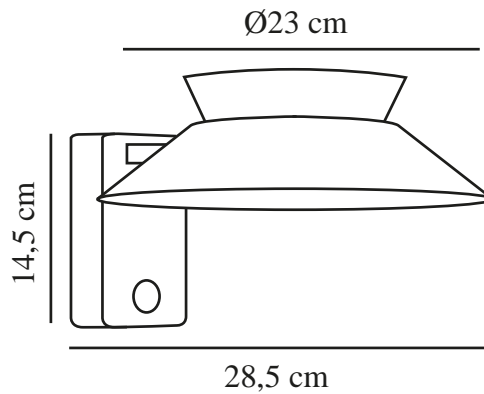

# JUSTINA SOLAR | WALL LIGHT | BLACK

2418071003

nordlux®

Voltage (V): 3,7 Volt  
IP degree: IP44  
Class (Class 1, Class 2, Class 3):  
Class 3 (12V)  
Socket type: Solar LED – Non-  
replaceable light source

Primary material: Metal  
Secondary material: Plastic  
Suitable for Seaside: False  
Colour: Black

Height (cm) : 14.5  
Shade Diameter (cm): 23  
Projection (cm): 28.5

EAN: 5704924017544  
TUN: 2366799  
Item Number: 2418071003  
Pcs Per Master Carton: 3

Sales Box Height (cm): 32  
Sales Box Width(cm): 29.5  
Sales Box Depth (cm): 15.5  
Sales Box Volume m<sup>3</sup> : 0.0146  
Product net weight (kg): 0.9

Brightness of light (Lumen): 400  
Colour temperature (Kelvin): 3000  
Ra-value : 80  
Lifetime (hours): 25000  
Battery lasting time for each  
lumen: 60 activations  
Battery recharging 0%-100% (h):  
6  
Energy class: Exempt  
Actual watt (W): 5