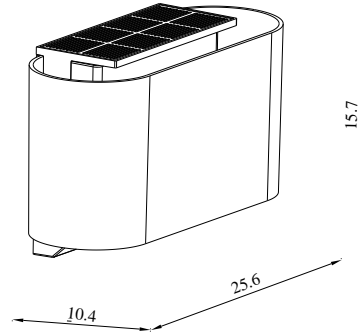

PIOLA | SOLAR LIGHT | WHITE

2418051001

nordlux®

Voltage (V): 3,7 Volt
IP degree: IP44
Class (Class 1, Class 2, Class 3):
Class 3 (12V)
Socket type: Solar LED – Non-
replaceable light source
Parallel connection: False

Primary material: Plastic
Secondary material: Plastic
Suitable for Seaside: False
Colour: White

Height (cm) : 15.7
Width (cm): 25.6
Length (cm): 25.6
Projection (cm): 10.4

EAN: 5704924017537
TUN: 2366798
Item Number: 2418051001
Pcs Per Master Carton: 3

Sales Box Height (cm): 16.5
Sales Box Width(cm): 26.5
Sales Box Depth (cm): 11
Sales Box Volume m³ : 0.0048
Product net weight (kg): 0.6771

Brightness of light (Lumen): 500
Colour temperature (Kelvin): 3000
Ra-value : 80
Lifetime (hours): 25000
Battery lasting time for each
lumen: 60 activations
Battery recharging 0%-100% (h):
7.2
Energy class: Exempt
Actual watt (W): 5