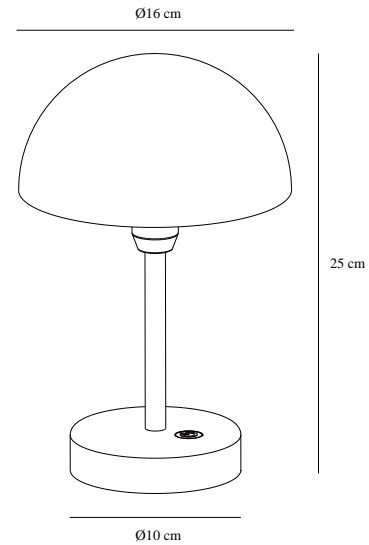

ELLEN TO-GO | BATTERY LIGHT | OLIVE GREEN

nordlux®

2418015023

Voltage (V): 3,7 Volt
IP degree: IP44
Class (Class 1, Class 2, Class 3):
Class 3 (12V)
Socket type: LED – Non-
replaceable light source
Switch placement: On the
table/ground base
Parallel connection: False

Primary material: Aluminium
Secondary material: Plastic
Colour of the cable: Black
Length of the cable (cm): 100
Surface material of the cable:
Plastic
Is the cable replaceable: False
Suitable for Seaside: False

Colour: Olive green
Height (cm) : 25
Shade Diameter (cm): 16
EAN: 5704924017506
TUN: 2366795
Item Number: 2418015023
Pcs Per Master Carton: 3

Sales Box Height (cm): 27.5
Sales Box Width(cm): 19.5
Sales Box Depth (cm): 19.5
Sales Box Volume m³ : 0.0105
Product net weight (kg): 0.62