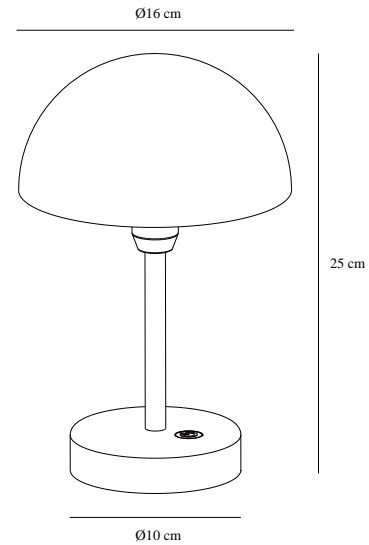

ELLEN TO-GO | BATTERY LIGHT | BEIGE

2418015009

nordlux®

Voltage (V): 3,7 Volt
IP degree: IP44
Class (Class 1, Class 2, Class 3):
Class 3 (12V)
Socket type: LED – Non-
replaceable light source
Switch placement: On the
table/ground base
Parallel connection: False

Primary material: Aluminium
Secondary material: Plastic
Colour of the cable: Black
Length of the cable (cm): 100
Surface material of the cable:
Plastic
Is the cable replaceable: False
Suitable for Seaside: False

Colour: Beige
Height (cm) : 25
Shade Diameter (cm): 16
EAN: 5704924017490
TUN: 2366794
Item Number: 2418015009
Pcs Per Master Carton: 3

Sales Box Height (cm): 27.5
Sales Box Width(cm): 19.5
Sales Box Depth (cm): 19.5
Sales Box Volume m³ : 0.0105
Product net weight (kg): 0.62