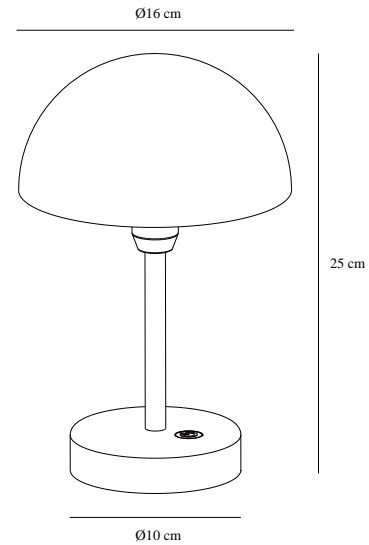

ELLEN TO-GO | BATTERY LIGHT | BLUE

2418015006

nordlux®

Voltage (V): 3,7 Volt
IP degree: IP44
Class (Class 1, Class 2, Class 3):
Class 3 (12V)
Socket type: LED – Non-
replaceable light source
Switch placement: On the
table/ground base
Parallel connection: False

Primary material: Aluminium
Secondary material: Plastic
Colour of the cable: Black
Length of the cable (cm): 100
Surface material of the cable:
Plastic
Is the cable replaceable: False
Suitable for Seaside: False

Colour: Blue
Height (cm) : 25
Shade Diameter (cm): 16
EAN: 5704924023965
TUN: 2428040
Item Number: 2418015006
Pcs Per Master Carton: 3

Sales Box Height (cm): 27.5
Sales Box Width(cm): 19.5
Sales Box Depth (cm): 19.5
Sales Box Volume m³ : 0.0105
Product net weight (kg): 0.62