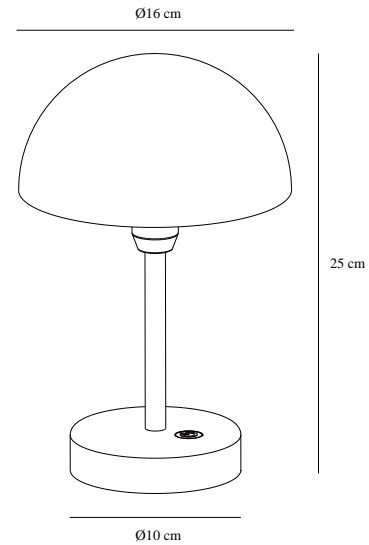

ELLEN TO-GO | BATTERY LIGHT | BLACK

2418015003

nordlux®

Voltage (V): 3,7 Volt
IP degree: IP44
Class (Class 1, Class 2, Class 3):
Class 3 (12V)
Socket type: LED – Non-
replaceable light source
Switch placement: On the
table/ground base
Parallel connection: False

Primary material: Aluminium
Secondary material: Plastic
Colour of the cable: Black
Length of the cable (cm): 100
Surface material of the cable:
Plastic
Is the cable replaceable: False
Suitable for Seaside: False

Colour: Black
Height (cm) : 25
Shade Diameter (cm): 16
EAN: 5704924017483
TUN: 2366793
Item Number: 2418015003
Pcs Per Master Carton: 3

Sales Box Height (cm): 27.5
Sales Box Width(cm): 19.5
Sales Box Depth (cm): 19.5
Sales Box Volume m³ : 0.0105
Product net weight (kg): 0.62