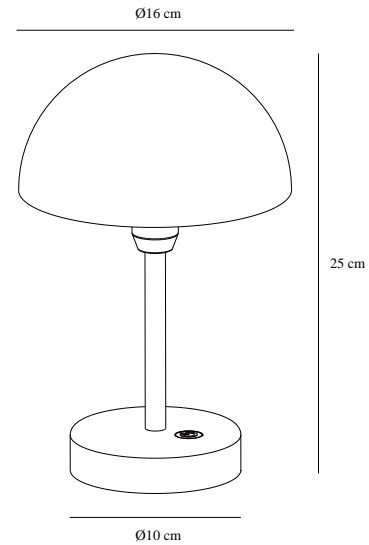

ELLEN TO-GO | BATTERY LIGHT | WHITE

2418015001

nordlux®

Voltage (V): 3,7 Volt
IP degree: IP44
Class (Class 1, Class 2, Class 3):
Class 3 (12V)
Socket type: LED – Non-
replaceable light source
Switch placement: On the
table/ground base
Parallel connection: False

Primary material: Aluminium
Secondary material: Plastic
Colour of the cable: Black
Length of the cable (cm): 100
Surface material of the cable:
Plastic
Is the cable replaceable: False
Suitable for Seaside: False

Colour: White
Height (cm) : 25
Shade Diameter (cm): 16
EAN: 5704924017476
TUN: 2366792
Item Number: 2418015001
Pcs Per Master Carton: 3

Sales Box Height (cm): 27.5
Sales Box Width(cm): 19.5
Sales Box Depth (cm): 19.5
Sales Box Volume m³ : 0.0105
Product net weight (kg): 0.62