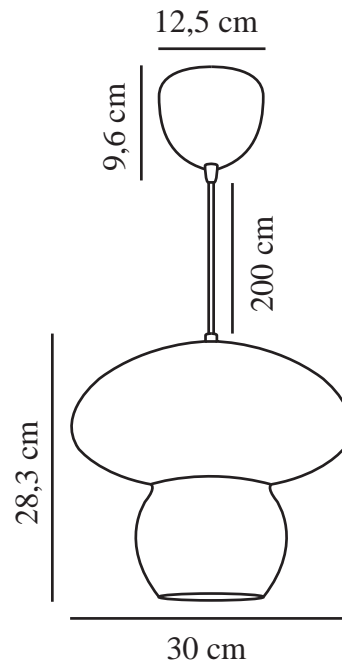

ALLIE 30 | PENDANT | NATURE

2412753060

nordlux®

Voltage (V): 220-240 Volt
IP degree: IP20
Maximum bulb wattage (W): 25
Class (Class 1, Class 2, Class 3):
Class 2 (Double isolated)
Socket type: E27
Parallel connection: False

Primary material: Rattan
Secondary material: Metal
Colour of the cable: White
Length of the cable (cm): 200
Surface material of the cable:
Textile
Is the cable replaceable: False
Colour: Nature

Height (cm) : 28.3
Width (cm): 30
Shade Diameter (cm): 30
Lenght (cm): 30

EAN: 5704924018787
TUN: 2378673
Item Number: 2412753060
Pcs Per Master Carton: 3

Sales Box Height (cm): 33
Sales Box Width(cm): 31
Sales Box Depth (cm): 31
Sales Box Volume m³ : 0.0317
Product net weight (kg): 0.8