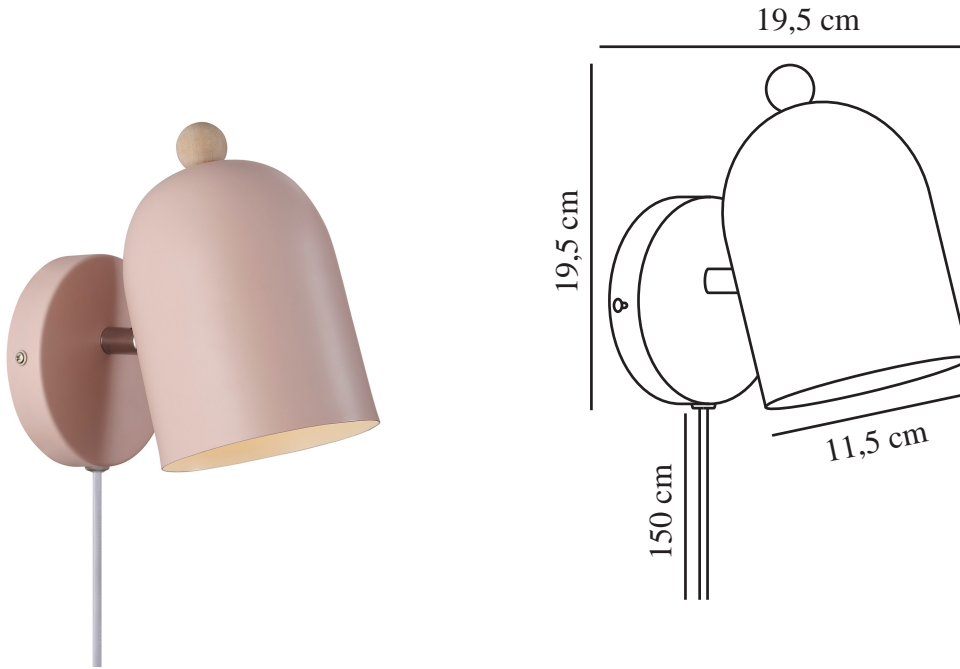

GASTON | WALL LIGHT | DUSTY ROSE

2412671057

nordlux®

Voltage (V): 220-240 Volt
IP degree: IP20
Maximum bulb wattage (W): 15
Class (Class 1, Class 2, Class 3):
Class 2 (Double isolated)
Socket type: E27
Switch placement: On the cable
Parallel connection: False

Primary material: Metal
Secondary material: Wood
Colour of the cable: White
Length of the cable (cm): 150
Surface material of the cable:
Plastic
Is the cable replaceable: True
Colour: Dusty rose

Height (cm) : 19.5
Width (cm): 19.5
Shade Diameter (cm): 11.5
Length (cm): 19.5
Tilt Angle (°): 45
Turning Angle (°): 320

EAN: 5704924018763
TUN: 2378768
Item Number: 2412671057
Pcs Per Master Carton: 3

Sales Box Height (cm): 18.5
Sales Box Width(cm): 18.5
Sales Box Depth (cm): 12.5
Sales Box Volume m³ : 0.0043
Product net weight (kg): 0.53

- Nordic style • Adjustable lamp for directional light
- A simple shape with a wooden detail

Gaston is a streamlined wall lamp in cute, muted tones. Featuring a rounded shape with a small wooden detail on top, Gaston adds a beautiful touch to any nursery or children's room. The lamp has a flexible shade that allows for directional light.