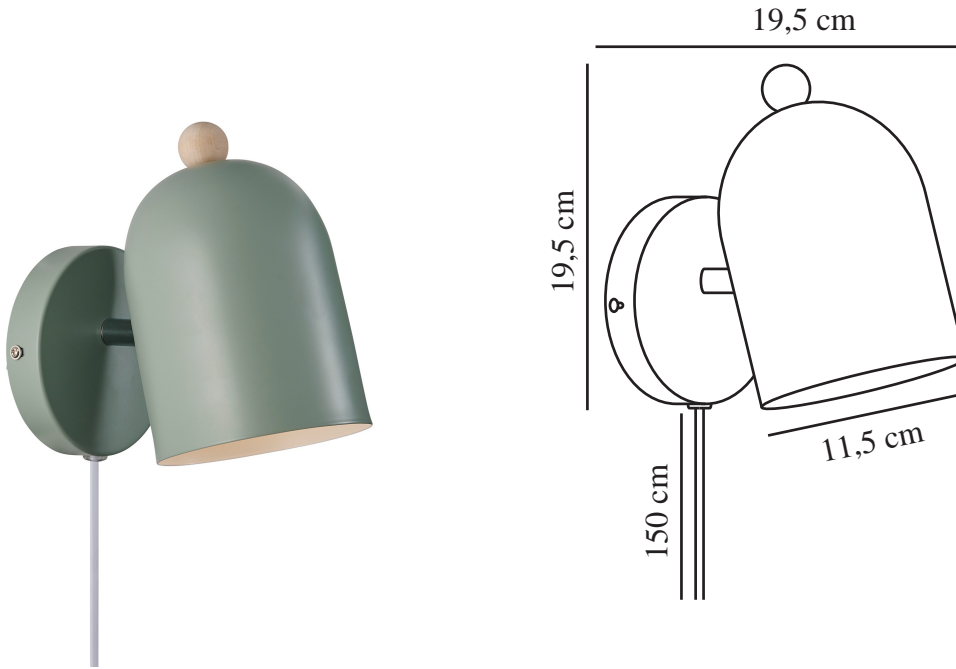

# GASTON | WALL LIGHT | DUSTY GREEN

2412671023

nordlux®

Voltage (V): 220-240 Volt  
IP degree: IP20  
Maximum bulb wattage (W): 15  
Class (Class 1, Class 2, Class 3):  
Class 2 (Double isolated)  
Socket type: E27  
Switch placement: On the cable  
Parallel connection: False

Primary material: Metal  
Secondary material: Wood  
Colour of the cable: White  
Length of the cable (cm): 150  
Surface material of the cable:  
Plastic  
Is the cable replaceable: True  
Colour: Dusty green

Sales Box Height (cm): 18.5  
Sales Box Width(cm): 18.5  
Sales Box Depth (cm): 12.5  
Sales Box Volume m<sup>3</sup> : 0.0043  
Product net weight (kg): 0.53

- Nordic style • Adjustable lamp for directional light
- A simple shape with a wooden detail

Gaston is a streamlined wall lamp in cute, muted tones. Featuring a rounded shape with a small wooden detail on top, Gaston adds a beautiful touch to any nursery or children's room. The lamp has a flexible shade that allows for directional light.