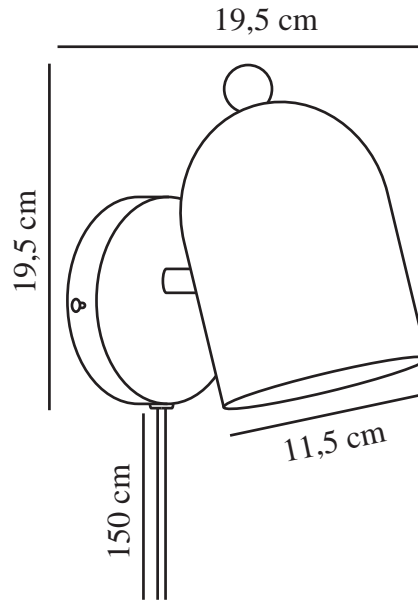

GASTON | WALL LIGHT | BLUE

2412671006

nordlux®

Voltage (V): 220-240 Volt
IP degree: IP20
Maximum bulb wattage (W): 15
Class (Class 1, Class 2, Class 3):
Class 2 (Double isolated)
Socket type: E27
Switch placement: On the cable
Parallel connection: False

Primary material: Metal
Secondary material: Wood
Colour of the cable: White
Length of the cable (cm): 150
Surface material of the cable:
Plastic
Is the cable replaceable: True
Colour: Blue

Height (cm) : 19.5
Width (cm): 19.5
Shade Diameter (cm): 11.5
Lenght (cm): 19.5
Tilt Angle (°): 45
Turning Angle (°): 320

EAN: 5704924018749
TUN: 2378769
Item Number: 2412671006
Pcs Per Master Carton: 3

Sales Box Height (cm): 18.5
Sales Box Width(cm): 18.5
Sales Box Depth (cm): 12.5
Sales Box Volume m³ : 0.0043
Product net weight (kg): 0.53

- Nordic style • Adjustable lamp for directional light
- A simple shape with a wooden detail

Gaston is a streamlined wall lamp in cute, muted tones. Featuring a rounded shape with a small wooden detail on top, Gaston adds a beautiful touch to any nursery or children's room. The lamp has a flexible shade that allows for directional light.