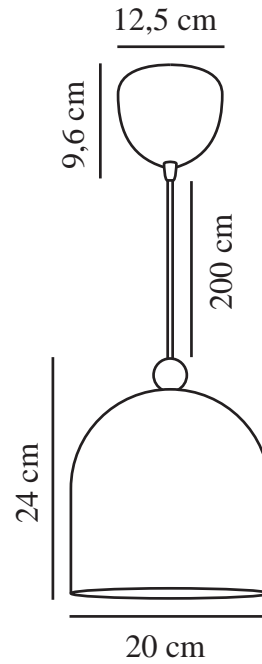

GASTON | PENDANT | DUSTY ROSE

2412653057

nordlux®

Voltage (V): 220-240 Volt
IP degree: IP20
Maximum bulb wattage (W): 40
Class (Class 1, Class 2, Class 3):
Class 2 (Double isolated)
Socket type: E27
Parallel connection: False

Primary material: Metal
Secondary material: Wood
Colour of the cable: White
Length of the cable (cm): 200
Surface material of the cable:
Plastic
Is the cable replaceable: False
Colour: Dusty rose

Height (cm) : 24
Width (cm): 20
Shade Diameter (cm): 20
Lenght (cm): 20

EAN: 5704924018725
TUN: 2378733
Item Number: 2412653057
Pcs Per Master Carton: 3

Sales Box Height (cm): 23.5
Sales Box Width(cm): 24.5
Sales Box Depth (cm): 24.5
Sales Box Volume m³ : 0.0141
Product net weight (kg): 0.862

• Nordic style • A simple shape with a wooden detail

Gaston is a streamlined pendant in cute, muted tones. Featuring a rounded shape with a small wooden detail on top, Gaston adds a beautiful touch to any nursery or children's room.