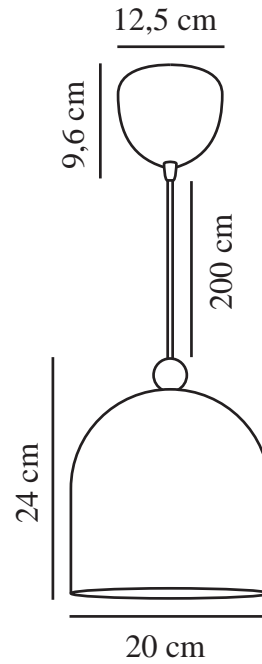

GASTON | PENDANT | DUSTY GREEN

2412653023

nordlux®

Voltage (V): 220-240 Volt
IP degree: IP20
Maximum bulb wattage (W): 40
Class (Class 1, Class 2, Class 3):
Class 2 (Double isolated)
Socket type: E27
Parallel connection: False

Primary material: Metal
Secondary material: Wood
Colour of the cable: White
Length of the cable (cm): 200
Surface material of the cable:
Plastic
Is the cable replaceable: False
Colour: Dusty green

Height (cm) : 24
Width (cm): 20
Shade Diameter (cm): 20
Lenght (cm): 20

EAN: 5704924018718
TUN: 2378676
Item Number: 2412653023
Pcs Per Master Carton: 3

Sales Box Height (cm): 23.5
Sales Box Width(cm): 24.5
Sales Box Depth (cm): 24.5
Sales Box Volume m³ : 0.0141
Product net weight (kg): 0.862

• Nordic style • A simple shape with a wooden detail

Gaston is a streamlined pendant in cute, muted tones. Featuring a rounded shape with a small wooden detail on top, Gaston adds a beautiful touch to any nursery or children's room.