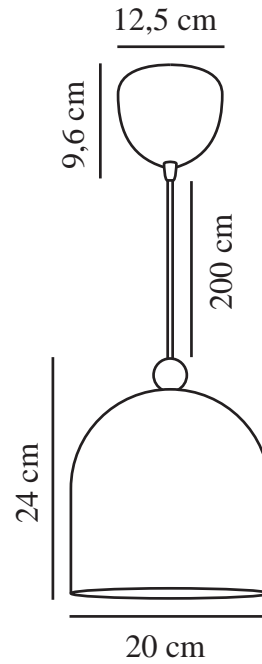

GASTON | PENDANT | BLUE

2412653006

nordlux®

Voltage (V): 220-240 Volt
IP degree: IP20
Maximum bulb wattage (W): 40
Class (Class 1, Class 2, Class 3):
Class 2 (Double isolated)
Socket type: E27
Parallel connection: False

Primary material: Metal
Secondary material: Wood
Colour of the cable: White
Length of the cable (cm): 200
Surface material of the cable:
Plastic
Is the cable replaceable: False
Colour: Blue

Height (cm) : 24
Width (cm): 20
Shade Diameter (cm): 20
Lenght (cm): 20

EAN: 5704924018701
TUN: 2378734
Item Number: 2412653006
Pcs Per Master Carton: 3

Sales Box Height (cm): 23.5
Sales Box Width(cm): 24.5
Sales Box Depth (cm): 24.5
Sales Box Volume m³ : 0.0141
Product net weight (kg): 0.862

• Nordic style • A simple shape with a wooden detail

Gaston is a streamlined pendant in cute, muted tones. Featuring a rounded shape with a small wooden detail on top, Gaston adds a beautiful touch to any nursery or children's room.