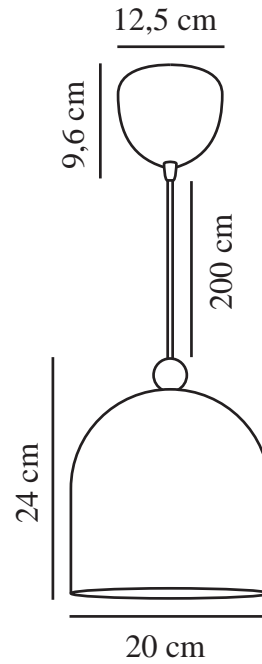

GASTON | PENDANT | WHITE

2412653001

nordlux®

Voltage (V): 220-240 Volt
IP degree: IP20
Maximum bulb wattage (W): 40
Class (Class 1, Class 2, Class 3):
Class 2 (Double isolated)
Socket type: E27
Parallel connection: False

Primary material: Metal
Secondary material: Wood
Colour of the cable: White
Length of the cable (cm): 200
Surface material of the cable:
Plastic
Is the cable replaceable: False
Colour: White

Height (cm) : 24
Width (cm): 20
Shade Diameter (cm): 20
Lenght (cm): 20

EAN: 5704924018695
TUN: 2378736
Item Number: 2412653001
Pcs Per Master Carton: 3

Sales Box Height (cm): 23.5
Sales Box Width(cm): 24.5
Sales Box Depth (cm): 24.5
Sales Box Volume m³ : 0.0141
Product net weight (kg): 0.862

• Nordic style • A simple shape with a wooden detail

Gaston is a streamlined pendant in cute, muted tones. Featuring a rounded shape with a small wooden detail on top, Gaston adds a beautiful touch to any nursery or children's room.