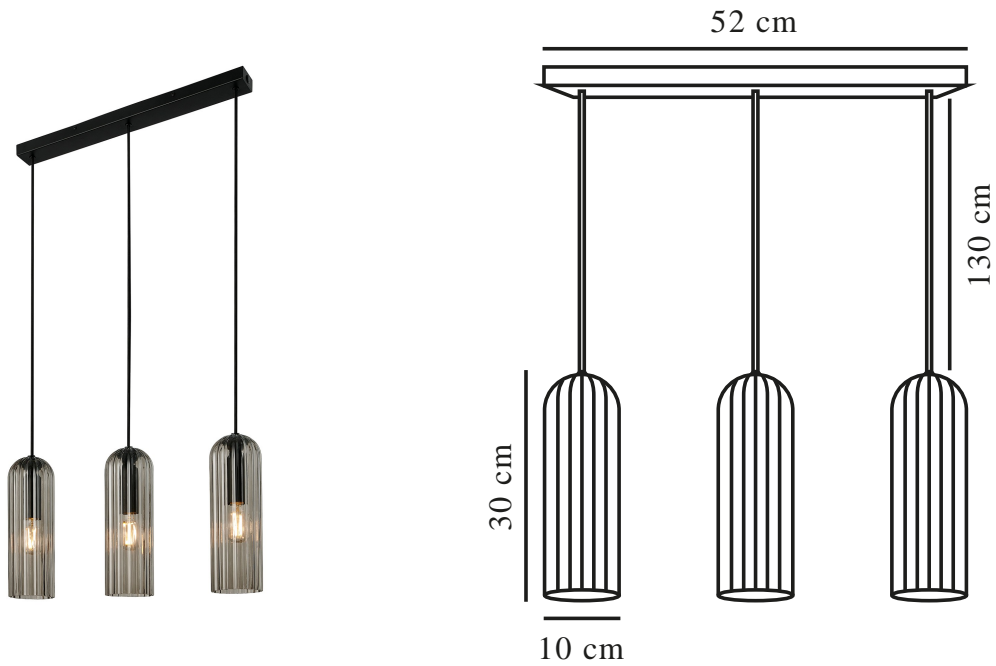

MIELLA 3-RAIL | PENDANT | SMOKED

2412533047

nordlux®

Voltage (V): 220-240 Volt
IP degree: IP20
Maximum bulb wattage (W): 25
Class (Class 1, Class 2, Class 3):
Class 2 (Double isolated)
Socket type: E27
Parallel connection: False

Primary material: Glass
Secondary material: Metal
Colour of the cable: Black
Length of the cable (cm): 130
Surface material of the cable:
Textile
Is the cable replaceable: False
Colour: Smoked

Height (cm) : 30
Width (cm): 52
Shade Diameter (cm): 10
Lenght (cm): 52

EAN: 5704924018626
TUN: 2378738
Item Number: 2412533047
Pcs Per Master Carton: 3

Sales Box Height (cm): 41
Sales Box Width(cm): 55
Sales Box Depth (cm): 17.5
Sales Box Volume m³ : 0.0395
Product net weight (kg): 2.64

• Beautiful fluted glass • Modern, glamorous style

Miella has a simple yet elegant design expression. With its beautiful fluted glass, this pendant embodies modern glamour and elegance in one streamlined design. This pendant creates a cosy ambience, e.g. above your dining table or kitchen island.