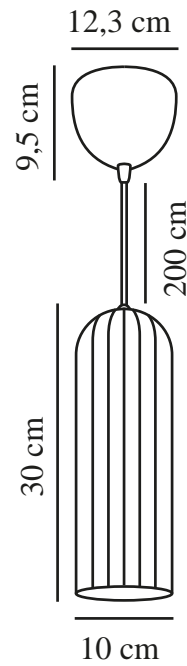

MIELLA | PENDANT | WHITE

2412523001

nordlux®

Voltage (V): 220-240 Volt
IP degree: IP20
Maximum bulb wattage (W): 25
Class (Class 1, Class 2, Class 3):
Class 2 (Double isolated)
Socket type: E27
Parallel connection: False

Primary material: Glass
Secondary material: Plastic
Colour of the cable: White
Length of the cable (cm): 200
Surface material of the cable:
Textile
Is the cable replaceable: False
Colour: White

Height (cm) : 30
Width (cm): 10
Shade Diameter (cm): 10
Lenght (cm): 10

EAN: 5704924018596
TUN: 2378741
Item Number: 2412523001
Pcs Per Master Carton: 3

Sales Box Height (cm): 43
Sales Box Width(cm): 17
Sales Box Depth (cm): 17
Sales Box Volume m³ : 0.0124
Product net weight (kg): 0.855