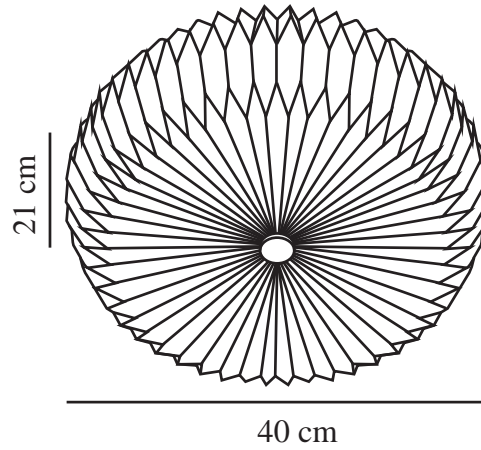

# BELLOY 40 | CEILING LIGHT | WHITE

2412456001

nordlux®

Voltage (V): 220-240 Volt  
IP degree: IP20  
Maximum bulb wattage (W): 25  
Class (Class 1, Class 2, Class 3):  
Class 2 (Double isolated)  
Socket type: E27  
Parallel connection: False

Height (cm) : 21  
Width (cm): 40  
Shade Diameter (cm): 40  
Lenght (cm): 40

EAN: 5704924018565  
TUN: 2378782  
Item Number: 2412456001

Pcs Per Master Carton: 3  
Sales Box Height (cm): 17  
Sales Box Width(cm): 20  
Sales Box Depth (cm): 15.5  
Sales Box Volume m<sup>3</sup> : 0.0053  
Product net weight (kg): 0.712

Primary material: Paper  
Secondary material: Metal  
Colour: White

- Retro pleated design
- Provides a soft, diffused light
- Easy mounting of shade with magnets

The beautiful retro pleated design of Belloy will add a touch of classic charm to any room. Hang Belloy on the wall or on the ceiling to create an elegant and soft look. The shade ensures a gentle and soothing light, making it the perfect choice for creating a cosy atmosphere in your home.