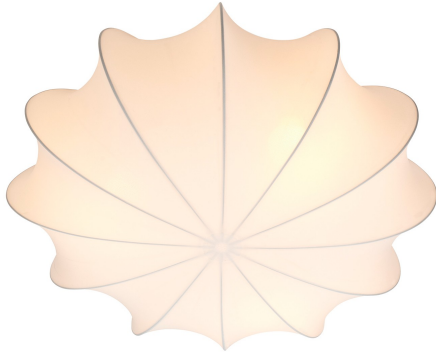

AERON 60 | CEILING LIGHT | WHITE

2412226001

nordlux®

Voltage (V): 220-240 Volt
IP degree: IP20
Maximum bulb wattage (W): 25
Class (Class 1, Class 2, Class 3):
Class 2 (Double isolated)
Socket type: E27
Parallel connection: False

Height (cm) : 24
Width (cm): 60
Shade Diameter (cm): 60
Lenght (cm): 60
EAN: 5704924018428
TUN: 2378780
Item Number: 2412226001

Pcs Per Master Carton: 3
Sales Box Height (cm): 46
Sales Box Width(cm): 46
Sales Box Depth (cm): 13
Sales Box Volume m³ : 0.0275
Product net weight (kg): 1.8

Primary material: Textile
Secondary material: Metal
Is the cable replaceable: False
Colour: White

- A soft and elegant design
- Provides a soft, diffused light
- Easy self-assembly

Aeron has a light and airy design and the soft shade of fabric provides a uniform and pleasant light – perfect for creating a cosy ambience in the bedroom. The lamp is easy to assemble with wires and a built-in tie-string.