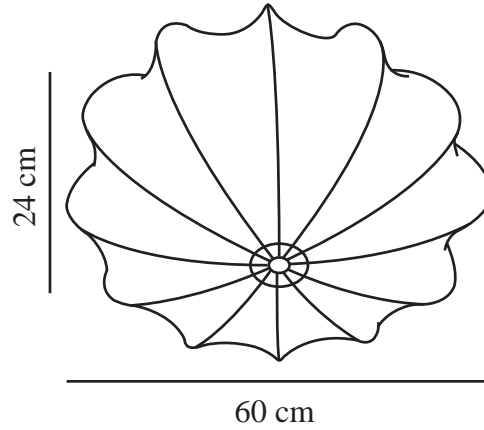

AERON 60 | CEILING LIGHT | WHITE

2412226001

nordlux®

Voltage (V): 220-240 Volt
IP degree: IP20
Maximum bulb wattage (W): 25
Class (Class 1, Class 2, Class 3):
Class 2 (Double isolated)
Socket type: E27
Parallel connection: False

Height (cm) : 24
Width (cm): 60
Shade Diameter (cm): 60
Lenght (cm): 60
EAN: 5704924018428
TUN: 2378780
Item Number: 2412226001

Pcs Per Master Carton: 3
Sales Box Height (cm): 46
Sales Box Width(cm): 46
Sales Box Depth (cm): 13
Sales Box Volume m³ : 0.0275
Product net weight (kg): 1.8

Primary material: Textile
Secondary material: Metal
Is the cable replaceable: False
Colour: White

- A soft and elegant design
- Provides a soft, diffused light
- Easy self-assembly

Aeron has a light and airy design and the soft shade of fabric provides a uniform and pleasant light – perfect for creating a cosy ambience in the bedroom. The lamp is easy to assemble with wires and a built-in tie-string.