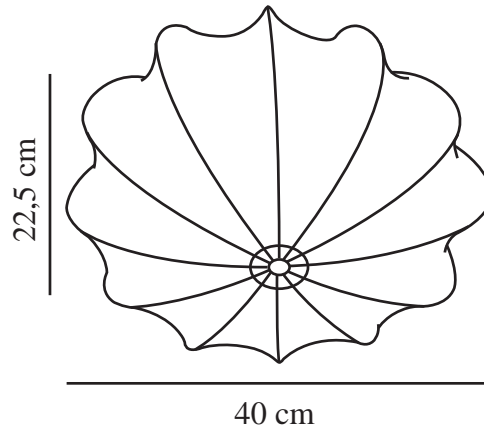

AERON 40 | CEILING LIGHT | WHITE

2412206001

nordlux®

Voltage (V): 220-240 Volt
IP degree: IP20
Maximum bulb wattage (W): 40
Class (Class 1, Class 2, Class 3):
Class 2 (Double isolated)
Socket type: E27
Parallel connection: False

Height (cm) : 22.5
Width (cm): 40
Shade Diameter (cm): 40
Lenght (cm): 40
EAN: 5704924018411
TUN: 2378779
Item Number: 2412206001

Pcs Per Master Carton: 3
Sales Box Height (cm): 31
Sales Box Width(cm): 31
Sales Box Depth (cm): 13.5
Sales Box Volume m³ : 0.013
Product net weight (kg): 0.836

Primary material: Textile
Secondary material: Metal
Is the cable replaceable: False
Colour: White

- A soft and elegant design
- Provides a soft, diffused light
- Easy self-assembly

Aeron has a light and airy design and the soft shade of fabric provides a uniform and pleasant light – perfect for creating a cosy ambience in the bedroom. The lamp is easy to assemble with wires and a built-in tie-string.