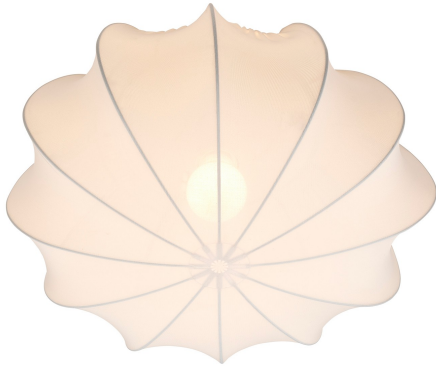

AERON 40 | CEILING LIGHT | WHITE

2412206001

nordlux®

Voltage (V): 220-240 Volt
IP degree: IP20
Maximum bulb wattage (W): 40
Class (Class 1, Class 2, Class 3):
Class 2 (Double isolated)
Socket type: E27
Parallel connection: False

Height (cm) : 22.5
Width (cm): 40
Shade Diameter (cm): 40
Lenght (cm): 40
EAN: 5704924018411
TUN: 2378779
Item Number: 2412206001

Pcs Per Master Carton: 3
Sales Box Height (cm): 31
Sales Box Width(cm): 31
Sales Box Depth (cm): 13.5
Sales Box Volume m³ : 0.013
Product net weight (kg): 0.836

Primary material: Textile
Secondary material: Metal
Is the cable replaceable: False
Colour: White

- A soft and elegant design
- Provides a soft, diffused light
- Easy self-assembly

Aeron has a light and airy design and the soft shade of fabric provides a uniform and pleasant light – perfect for creating a cosy ambience in the bedroom. The lamp is easy to assemble with wires and a built-in tie-string.