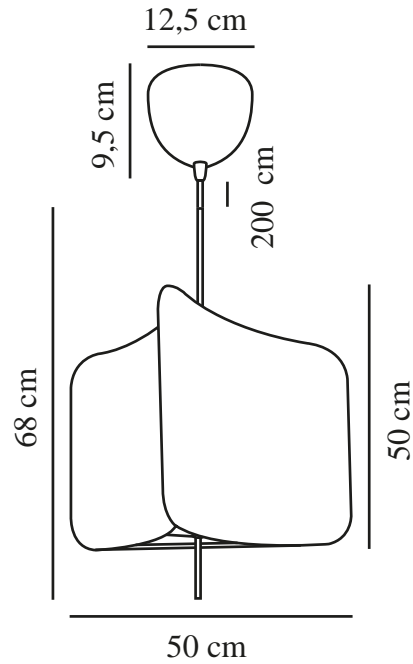

# TINTO | PENDANT | BLACK

2412173003

nordlux®

Voltage (V): 220-240 Volt  
IP degree: IP20  
Maximum bulb wattage (W): 15  
Class (Class 1, Class 2, Class 3):  
Class 2 (Double isolated)  
Socket type: E27  
Parallel connection: False

Primary material: Textile  
Secondary material: Metal  
Colour of the cable: Black  
Length of the cable (cm): 200  
Surface material of the cable:  
Textile  
Is the cable replaceable: False  
Colour: Black

Height (cm) : 68  
Width (cm): 50  
Shade Diameter (cm): 50  
Lenght (cm): 50

EAN: 5704924018404  
TUN: 2378750  
Item Number: 2412173003  
Pcs Per Master Carton: 3

Sales Box Height (cm): 41.5  
Sales Box Width(cm): 39.5  
Sales Box Depth (cm): 15.5  
Sales Box Volume m<sup>3</sup> : 0.0254  
Product net weight (kg): 1.14

- Soft and diffused light • Modern fabric shade
- Easy self-assembly

Tinto is a modern pendant with an interesting design expression. The triangular shade hangs from a slim suspension, creating a light and elegant look. Tinto provides a cosy, diffused light that is perfect above the dining table or in a corner in the living room.