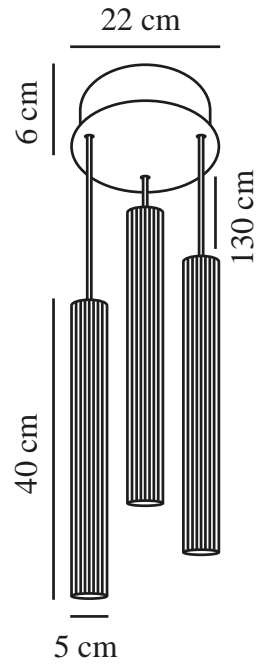

VICO 3-RONDEL | PENDANT | BLACK

2412123003

nordlux®

Voltage (V): 220-240 Volt
IP degree: IP20
Maximum bulb wattage (W): 5
Class (Class 1, Class 2, Class 3):
Class 2 (Double isolated)
Socket type: GU10
Parallel connection: False

Primary material: Metal
Secondary material: Plastic
Colour of the cable: Black
Length of the cable (cm): 130
Surface material of the cable:
Textile
Is the cable replaceable: False
Colour: Black

Height (cm) : 40
Width (cm): 22
Shade Diameter (cm): 5
Shade Height (cm): 40
Lenght (cm): 22

EAN: 5704924018381
TUN: 2378751
Item Number: 2412123003
Pcs Per Master Carton: 3

Sales Box Height (cm): 43
Sales Box Width(cm): 26
Sales Box Depth (cm): 14.5
Sales Box Volume m³ : 0.0162
Product net weight (kg): 2.07

- Scandinavian minimalism • Slimline design
- Easily adjustable cable length

The Vico series embodies Scandinavian elegance through its minimalist, streamlined design. The fluted surface adds a subtle but interesting effect. Vico emits a downward-facing light and can be used e.g. above the dining table.