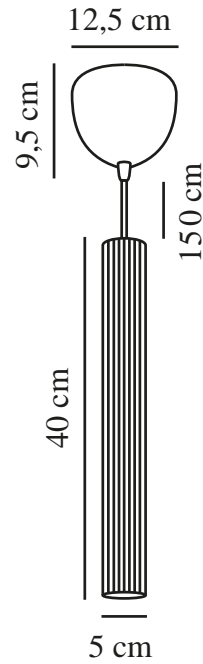

# VICO | PENDANT | BEIGE

2412103009

nordlux®

Voltage (V): 220-240 Volt  
IP degree: IP20  
Maximum bulb wattage (W): 5  
Class (Class 1, Class 2, Class 3):  
Class 2 (Double isolated)  
Socket type: GU10  
Parallel connection: False

Primary material: Metal  
Secondary material: Plastic  
Colour of the cable: White  
Length of the cable (cm): 150  
Surface material of the cable:  
Textile  
Is the cable replaceable: False  
Colour: Beige

Height (cm) : 40  
Width (cm): 5  
Shade Diameter (cm): 5  
Shade Height (cm): 40  
Lenght (cm): 5

EAN: 5704924018367  
TUN: 2378753  
Item Number: 2412103009  
Pcs Per Master Carton: 3

Sales Box Height (cm): 56  
Sales Box Width(cm): 14  
Sales Box Depth (cm): 14  
Sales Box Volume m³ : 0.011  
Product net weight (kg): 0.607

- Scandinavian minimalism • Slimline design
- Easily adjustable cable length

The Vico series embodies Scandinavian elegance through its minimalist, streamlined design. The fluted surface adds a subtle but interesting effect. Vico emits a downward-facing light and can be used in a row, in a cluster or alone to emphasise certain elements in your interior.