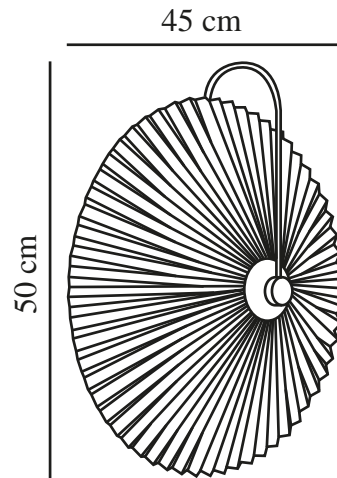

NADIA | WALL LIGHT | WHITE

2412071001

nordlux®

Voltage (V): 220-240 Volt
IP degree: IP20
Maximum bulb wattage (W): 25
Class (Class 1, Class 2, Class 3):
Class 2 (Double isolated)
Socket type: E14
Parallel connection: False

Primary material: Plastic
Secondary material: Metal
Colour: White

Height (cm) : 50.5
Width (cm): 45
Shade Diameter (cm): 45
Length (cm): 45
Projection (cm): 20

EAN: 5704924018343
TUN: 2378778
Item Number: 2412071001

Pcs Per Master Carton: 3
Sales Box Height (cm): 36
Sales Box Width(cm): 18
Sales Box Depth (cm): 13.5
Sales Box Volume m³ : 0.0087
Product net weight (kg): 0.733

- Soft and diffused light through the pleated shade
- A modern version of a classic

Nadia is a modern interpretation of a classic wall lamp with a pleated shade that emits a soft, diffused light. The curved metal frame offers an elegant and modern look.