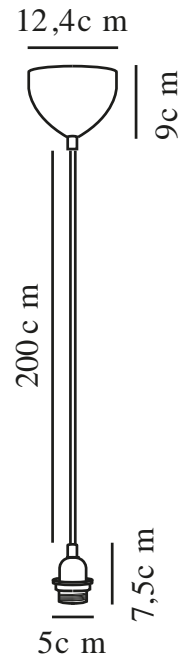

# DELUX | PENDANT KIT | WHITE

2412023001

nordlux®

Voltage (V): 220-240 Volt  
IP degree: IP20  
Maximum bulb wattage (W): 60  
Class (Class 1, Class 2, Class 3):  
Class 2 (Double isolated)  
Socket type: E27  
Parallel connection: False

EAN: 5704924017155  
TUN: 2357945  
Item Number: 2412023001  
Pcs Per Master Carton: 6

Sales Box Height (cm): 24  
Sales Box Width(cm): 20.3  
Sales Box Depth (cm): 6.8  
Sales Box Volume m<sup>3</sup> : 0.0033  
Product net weight (kg): 0.344

Primary material: Metal  
Secondary material: Plastic  
Colour of the cable: White  
Length of the cable (cm): 200  
Surface material of the cable:  
Textile  
Is the cable replaceable: False  
Colour: White