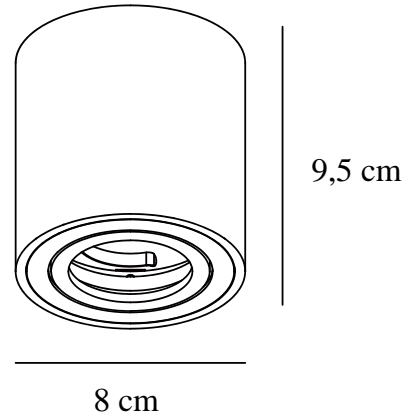

SABONIS | SURFACE DOWNLIGHT | WHITE

2410220101

nordlux®

Voltage (V): 220-240 Volt
IP degree: IP20
Maximum bulb wattage (W): 40
Class (Class 1, Class 2, Class 3):
Class 1 (Earth contact)
Socket type: GU10
Parallel connection: False

Height (cm) : 9.5
Shade Diameter (cm): 8
Tilt Angle (°): 30
EAN: 5704924021817
TUN: 2387194
Item Number: 2410220101

Pcs Per Master Carton: 3
Sales Box Height (cm): 9
Sales Box Width(cm): 8.2
Sales Box Depth (cm): 8.2
Sales Box Volume m³ : 0.0006
Product net weight (kg): 0.178

Primary material: Aluminium
Secondary material: Aluminium
Colour: White

• Hidden tilt hinge • Directional light

Sabonis is a surface mounted downlight with a hidden tilt hinge that makes it easy to angle the light in the direction you prefer.