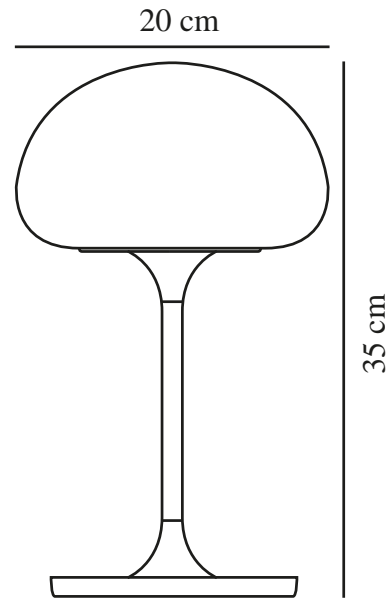

SPONGE ON A STICK | BATTERY LIGHT | GREY

2320715010

nordlux®

IP degree: IP44
Class (Class 1, Class 2, Class 3):
Class 3 (12V)
Socket type: LED – Non-
replaceable light source
Switch placement: On the
table/ground base
Parallel connection: False

Primary material: Plastic
Secondary material: Metal
Colour of the cable: Black
Length of the cable (cm): 150
Surface material of the cable:
Plastic
Suitable for Seaside: False

Colour: Grey
Height (cm) : 35
Width (cm): 20
Shade Diameter (cm): 20
Lenght (cm): 20

EAN: 5704924014949
TUN: 2310411
Item Number: 2320715010
Pcs Per Master Carton: 3

Sales Box Height (cm): 36
Sales Box Width(cm): 20.5
Sales Box Depth (cm): 20.5
Sales Box Volume m³ : 0.0151
Product net weight (kg): 1