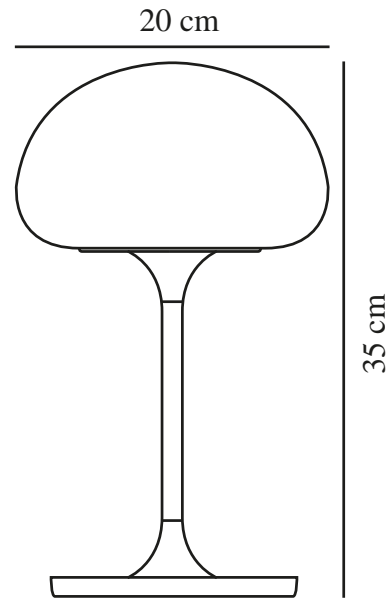

SPONGE ON A STICK | BATTERY LIGHT | BLACK

nordlux®

2320715003

IP degree: IP44
Class (Class 1, Class 2, Class 3):
Class 3 (12V)
Socket type: LED – Non-replaceable light source
Switch placement: On the table/ground base
Parallel connection: False

Primary material: Plastic
Secondary material: Metal
Colour of the cable: Black
Length of the cable (cm): 150
Surface material of the cable: Plastic
Suitable for Seaside: False

Colour: Black
Height (cm) : 35
Width (cm): 20
Shade Diameter (cm): 20
Length (cm): 20

EAN: 5704924014956
TUN: 2310412
Item Number: 2320715003
Pcs Per Master Carton: 3

Sales Box Height (cm): 36
Sales Box Width(cm): 20.5
Sales Box Depth (cm): 20.5
Sales Box Volume m³ : 0.0151
Product net weight (kg): 1