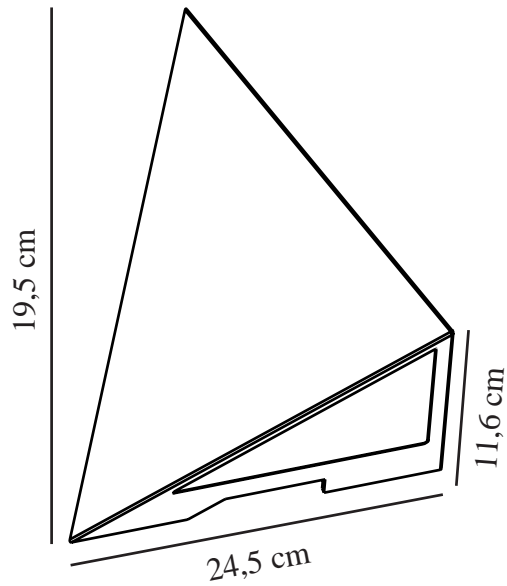

KONIT | WALL LIGHT | BLACK

2320651003

nordlux®

Voltage (V): 220-240 Volt
IP degree: IP44
Maximum bulb wattage (W): 10
Class (Class 1, Class 2, Class 3):
Class 2 (Double isolated)
Socket type: GU10
Parallel connection: False

Height (cm) : 19.5
Width (cm): 24.5
Projection (cm): 11.6
EAN: 5704924014819
TUN: 2310361
Item Number: 2320651003

Pcs Per Master Carton: 3
Sales Box Height (cm): 14.5
Sales Box Width(cm): 28.5
Sales Box Depth (cm): 24
Sales Box Volume m³ : 0.0099
Product net weight (kg): 0.265

Primary material: Plastic
Secondary material: Plastic
Suitable for Seaside: False
Colour: Black

- Architectural design
- Durable material that is well-suited for harsh weather
- Dark Sky Protection

Konit has a sharp and geometric design with a triangle shade that elegantly diffuses the light downwards. The design language is modern and unique, making this outdoor lamp interesting to look at from all angles.