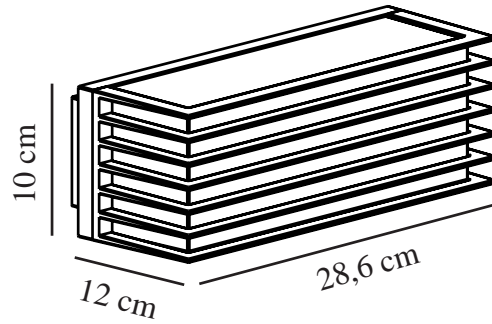

FLUCTUS 28 | WALL LIGHT | BLACK

2318231003

nordlux®

Voltage (V): 220-240 Volt
IP degree: IP44
Maximum bulb wattage (W): 15
Class (Class 1, Class 2, Class 3):
Class 1 (Earth contact)
Socket type: E27
Parallel connection: False

Height (cm) : 10
Width (cm): 28.6
Projection (cm): 12
EAN: 5704924015601
TUN: 2323192
Item Number: 2318231003

Pcs Per Master Carton: 3
Sales Box Height (cm): 14
Sales Box Width(cm): 30.5
Sales Box Depth (cm): 12
Sales Box Volume m³ : 0.0051
Product net weight (kg): 1.18