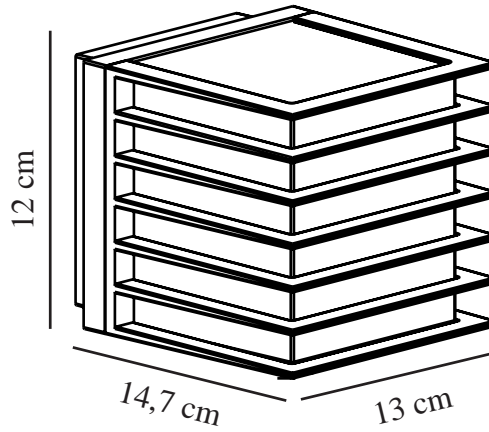

FLUCTUS 13 | WALL LIGHT | BLACK

2318211003

nordlux®

Voltage (V): 220-240 Volt
IP degree: IP44
Maximum bulb wattage (W): 15
Class (Class 1, Class 2, Class 3):
Class 1 (Earth contact)
Socket type: E27
Parallel connection: False

Primary material: Metal
Secondary material: Plastic
Suitable for Seaside: False
Colour: Black

Height (cm) : 12
Width (cm): 13
Length (cm): 13
Projection (cm): 14.7
EAN: 5704924015595
TUN: 2323191
Item Number: 2318211003

Pcs Per Master Carton: 3
Sales Box Height (cm): 15.5
Sales Box Width(cm): 14
Sales Box Depth (cm): 13
Sales Box Volume m³ : 0.0028
Product net weight (kg): 0.79

- Architectural design • Pleasant diffused light
- Parallel connection possible