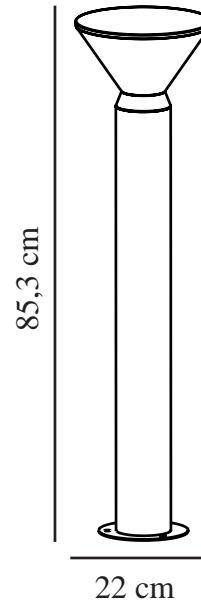

# NOORSTAD | GARDEN LIGHT | BLACK

2318198003

nordlux®

Voltage (V): 220-240 Volt  
IP degree: IP44  
Maximum bulb wattage (W): 25  
Class (Class 1, Class 2, Class 3):  
Class 2 (Double isolated)  
Socket type: E27  
Parallel connection: True

Height (cm) : 85.3  
Width (cm): 22  
Shade Diameter (cm): 22  
Lenght (cm): 22  
EAN: 5704924015588  
TUN: 2323187  
Item Number: 2318198003

Pcs Per Master Carton: 3  
Sales Box Height (cm): 87.5  
Sales Box Width(cm): 23.5  
Sales Box Depth (cm): 23.5  
Sales Box Volume m<sup>3</sup> : 0.0483  
Product net weight (kg): 1.65

Primary material: Metal  
Secondary material: Plastic  
Suitable for Seaside: False  
Colour: Black

- Architectural design
- Fits our base unit for easy installation in the ground
- Dark Sky Protection