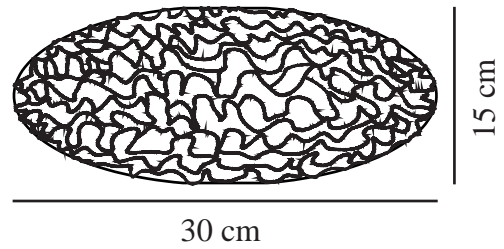

# VILLO 30 | LAMP SHADE | WHITE

2312993201

nordlux®

Maximum bulb wattage (W): 15  
Parallel connection: False

Primary material: Paper  
Secondary material: Textile  
Colour: White

Height (cm) : 15

Shade Diameter (cm): 30  
Lenght (cm): 30  
Mount directly into insulation:  
False

EAN: 5704924016424  
TUN: 2333903  
Item Number: 2312993201  
Pcs Per Master Carton: 10  
Sales Box Height (cm): 0.8

Sales Box Width(cm): 37  
Sales Box Depth (cm): 37  
Sales Box Volume m<sup>3</sup> : 0.0011  
Product net weight (kg): 0.12