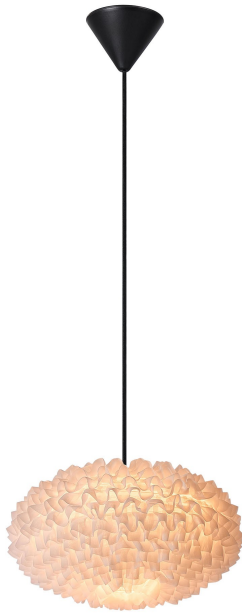

# VILLO 30 | LAMP SHADE | WHITE

2312993201

nordlux®

Maximum bulb wattage (W): 15  
Parallel connection: False

Primary material: Paper  
Secondary material: Textile  
Colour: White

Height (cm) : 15

Shade Diameter (cm): 30  
Lenght (cm): 30  
Mount directly into insulation:  
False

EAN: 5704924016424  
TUN: 2333903  
Item Number: 2312993201  
Pcs Per Master Carton: 10  
Sales Box Height (cm): 0.8

Sales Box Width(cm): 37  
Sales Box Depth (cm): 37  
Sales Box Volume m<sup>3</sup> : 0.0011  
Product net weight (kg): 0.12

- Provides a soft, diffused light
- Cute details with chiffon ruffles
- Perfect in the children's room
- Suspension bracket, cable and canopy not included

Villo chiffon has a very light and airy look and can create a cosy ambience wherever it's placed – casting a soft and diffused light out into the room. The cute chiffon ruffles make it perfect for the children's room or nursery.