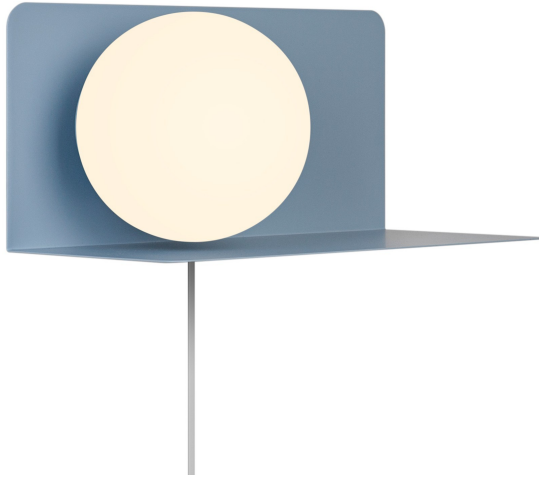

LILIBETH | WALL LIGHT | BLUE

2312931006

nordlux®

Voltage (V): 220-240 Volt
IP degree: IP20
Maximum bulb wattage (W): 25
Class (Class 1, Class 2, Class 3):
Class 2 (Double isolated)
Socket type: E14
Switch placement: On the cable
Parallel connection: False

Primary material: Metal
Secondary material: Glass
Colour of the cable: White
Length of the cable (cm): 150
Surface material of the cable:
Plastic
Is the cable replaceable: True
Colour: Blue

Height (cm) : 16
Width (cm): 35
Shade Diameter (cm): 15
Length (cm): 35
Mount directly into insulation:
False

- Wall light and shelf in one
- The opal glass shade provides a soft, diffused light
- Perfect in the children's room

Lilibeth is a lamp and shelf in one elegant design. Place it next to your bed or in the hallway to hold important necessities such as your phone, book or keys. The opal white glass dome ensures a pleasant, diffused light. Also perfect as a bedside light for the children's room to make your little ones feel safe during the night.

The glass in this lamp is mouth-blown and has been individually hand crafted. Due to this unique process, air bubbles may appear in the glass and the thickness of the glass can also vary. This gives the glass its character and vivid appearance.