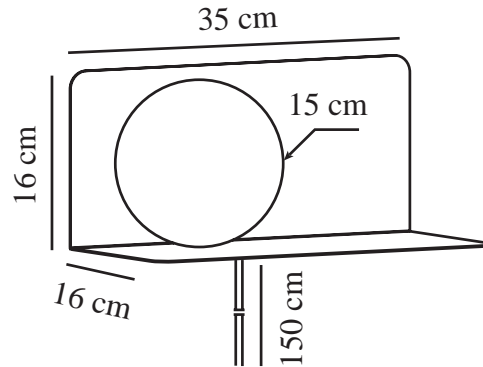

LILIBETH | WALL LIGHT | BLUE

2312931006

nordlux®

Voltage (V): 220-240 Volt
IP degree: IP20
Maximum bulb wattage (W): 25
Class (Class 1, Class 2, Class 3):
Class 2 (Double isolated)
Socket type: E14
Switch placement: On the cable
Parallel connection: False

Primary material: Metal
Secondary material: Glass
Colour of the cable: White
Length of the cable (cm): 150
Surface material of the cable:
Plastic
Is the cable replaceable: True
Colour: Blue

Height (cm) : 16
Width (cm): 35
Shade Diameter (cm): 15
Length (cm): 35
Mount directly into insulation:
False

EAN: 5704924016011
TUN: 2326316
Item Number: 2312931006

Pcs Per Master Carton: 3
Sales Box Height (cm): 36.5
Sales Box Width(cm): 20.5
Sales Box Depth (cm): 18.5
Sales Box Volume m³ : 0.0138
Product net weight (kg): 1.55