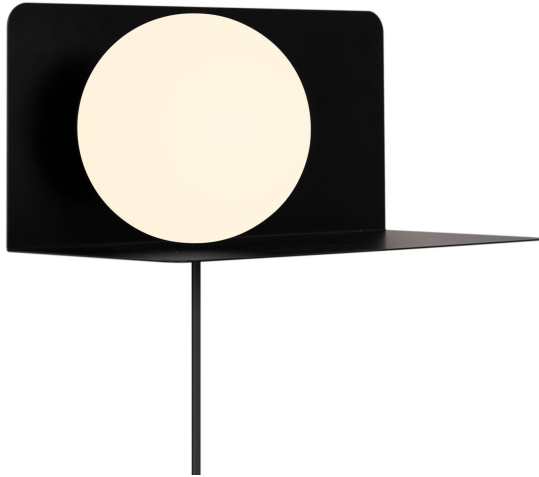

LILIBETH | WALL LIGHT | BLACK

2312931003

nordlux®

Voltage (V): 220-240 Volt
IP degree: IP20
Maximum bulb wattage (W): 25
Class (Class 1, Class 2, Class 3):
Class 2 (Double isolated)
Socket type: E14
Switch placement: On the cable
Parallel connection: False

Primary material: Metal
Secondary material: Glass
Colour of the cable: Black
Length of the cable (cm): 150
Surface material of the cable:
Plastic
Is the cable replaceable: True
Colour: Black

Height (cm) : 16
Width (cm): 35
Shade Diameter (cm): 15
Lenght (cm): 35
Mount directly into insulation:
False

- Wall light and shelf in one
- The opal glass shade provides a soft, diffused light
- Perfect in the children's room

Lilibeth is a lamp and shelf in one elegant design. Place it next to your bed or in the hallway to hold important necessities such as your phone, book or keys. The opal white glass dome ensures a pleasant, diffused light. Also perfect as a bedside light for the children's room to make your little ones feel safe during the night.

The glass in this lamp is mouth-blown and has been individually hand crafted. Due to this unique process, air bubbles may appear in the glass and the thickness of the glass can also vary. This gives the glass its character and vivid appearance.