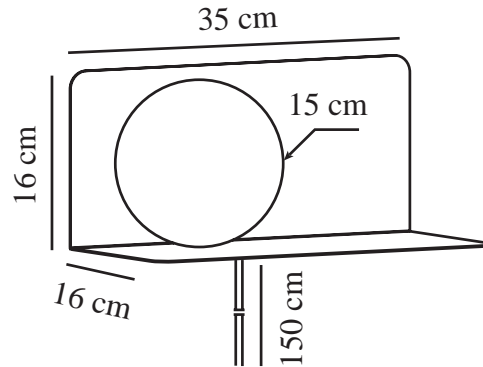

LILIBETH | WALL LIGHT | BLACK

2312931003

nordlux®

Voltage (V): 220-240 Volt
IP degree: IP20
Maximum bulb wattage (W): 25
Class (Class 1, Class 2, Class 3):
Class 2 (Double isolated)
Socket type: E14
Switch placement: On the cable
Parallel connection: False

Primary material: Metal
Secondary material: Glass
Colour of the cable: Black
Length of the cable (cm): 150
Surface material of the cable:
Plastic
Is the cable replaceable: True
Colour: Black

Height (cm) : 16
Width (cm): 35
Shade Diameter (cm): 15
Lenght (cm): 35
Mount directly into insulation:
False

EAN: 5704924016028
TUN: 2326319
Item Number: 2312931003

Pcs Per Master Carton: 3
Sales Box Height (cm): 36.5
Sales Box Width(cm): 20.5
Sales Box Depth (cm): 18.5
Sales Box Volume m³ : 0.0138
Product net weight (kg): 1.55