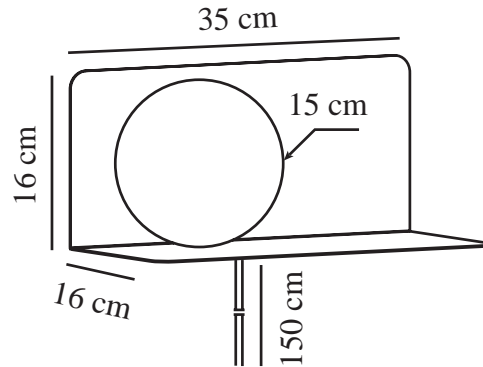

# LILIBETH | WALL LIGHT | WHITE

2312931001

nordlux®

Voltage (V): 220-240 Volt  
IP degree: IP20  
Maximum bulb wattage (W): 25  
Class (Class 1, Class 2, Class 3):  
Class 2 (Double isolated)  
Socket type: E14  
Switch placement: On the cable  
Parallel connection: False

Primary material: Metal  
Secondary material: Glass  
Colour of the cable: White  
Length of the cable (cm): 150  
Surface material of the cable:  
Plastic  
Is the cable replaceable: True  
Colour: White

Height (cm) : 16  
Width (cm): 35  
Shade Diameter (cm): 15  
Length (cm): 35  
Mount directly into insulation:  
False

EAN: 5704924015991  
TUN: 2326315  
Item Number: 2312931001

Pcs Per Master Carton: 3  
Sales Box Height (cm): 36.5  
Sales Box Width(cm): 20.5  
Sales Box Depth (cm): 18.5  
Sales Box Volume m<sup>3</sup> : 0.0138  
Product net weight (kg): 1.55