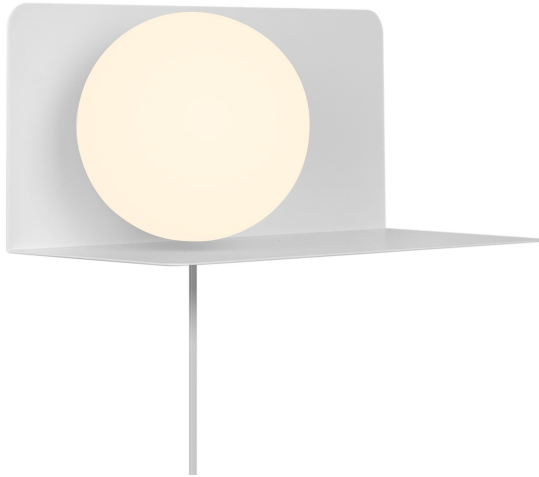

# LILIBETH | WALL LIGHT | WHITE

2312931001

nordlux®

Voltage (V): 220-240 Volt  
IP degree: IP20  
Maximum bulb wattage (W): 25  
Class (Class 1, Class 2, Class 3):  
Class 2 (Double isolated)  
Socket type: E14  
Switch placement: On the cable  
Parallel connection: False

Primary material: Metal  
Secondary material: Glass  
Colour of the cable: White  
Length of the cable (cm): 150  
Surface material of the cable:  
Plastic  
Is the cable replaceable: True  
Colour: White

- Wall light and shelf in one
- The opal glass shade provides a soft, diffused light
- Perfect in the children's room

Lilibeth is a lamp and shelf in one elegant design. Place it next to your bed or in the hallway to hold important necessities such as your phone, book or keys. The opal white glass dome ensures a pleasant, diffused light. Also perfect as a bedside light for the children's room to make your little ones feel safe during the night.

The glass in this lamp is mouth-blown and has been individually hand crafted. Due to this unique process, air bubbles may appear in the glass and the thickness of the glass can also vary. This gives the glass its character and vivid appearance.