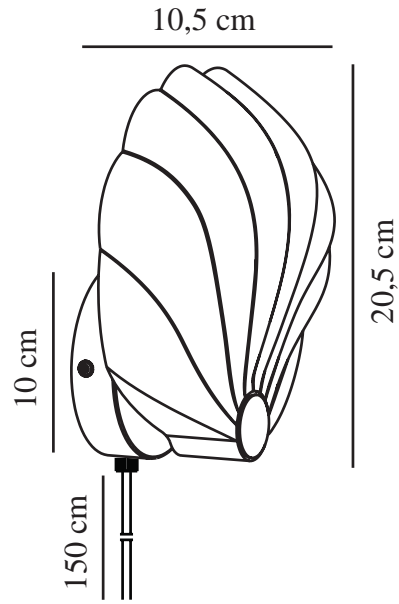

# KONCHI | WALL LIGHT | GREEN

2312901023

nordlux®

Voltage (V): 220-240 Volt  
IP degree: IP20  
Maximum bulb wattage (W): 25  
Class (Class 1, Class 2, Class 3):  
Class 2 (Double isolated)  
Socket type: E14  
Switch placement: On the cable  
Parallel connection: False

Primary material: Metal  
Secondary material: Plastic  
Colour of the cable: White  
Length of the cable (cm): 150  
Surface material of the cable:  
Plastic  
Is the cable replaceable: True  
Colour: Green

Height (cm) : 20.5  
Width (cm): 20  
Shade Diameter (cm): 20  
Lenght (cm): 20  
Mount directly into insulation:  
False  
Tilt Angle (°): 45

EAN: 5704924015977  
TUN: 2326311  
Item Number: 2312901023

Pcs Per Master Carton: 3  
Sales Box Height (cm): 22.5  
Sales Box Width(cm): 22  
Sales Box Depth (cm): 11.5  
Sales Box Volume m<sup>3</sup> : 0.0057  
Product net weight (kg): 0.5

- Elegant wall light • Beautiful diffused light on the wall
- Perfect in the children's room