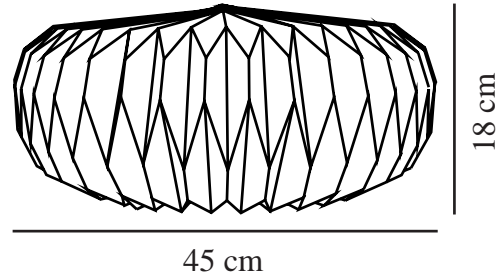

BELLOY 45 | LAMP SHADE | WHITE

2312703201

nordlux®

Maximum bulb wattage (W): 15
Parallel connection: False

Primary material: Paper
Secondary material: Metal
Colour: White

Height (cm) : 18

Shade Diameter (cm): 45
Mount directly into insulation:
False

EAN: 5704924015960
TUN: 2326258
Item Number: 2312703201
Pcs Per Master Carton: 6
Sales Box Height (cm): 24

Sales Box Width(cm): 16
Sales Box Depth (cm): 12
Sales Box Volume m³ : 0.0046
Product net weight (kg): 0.285