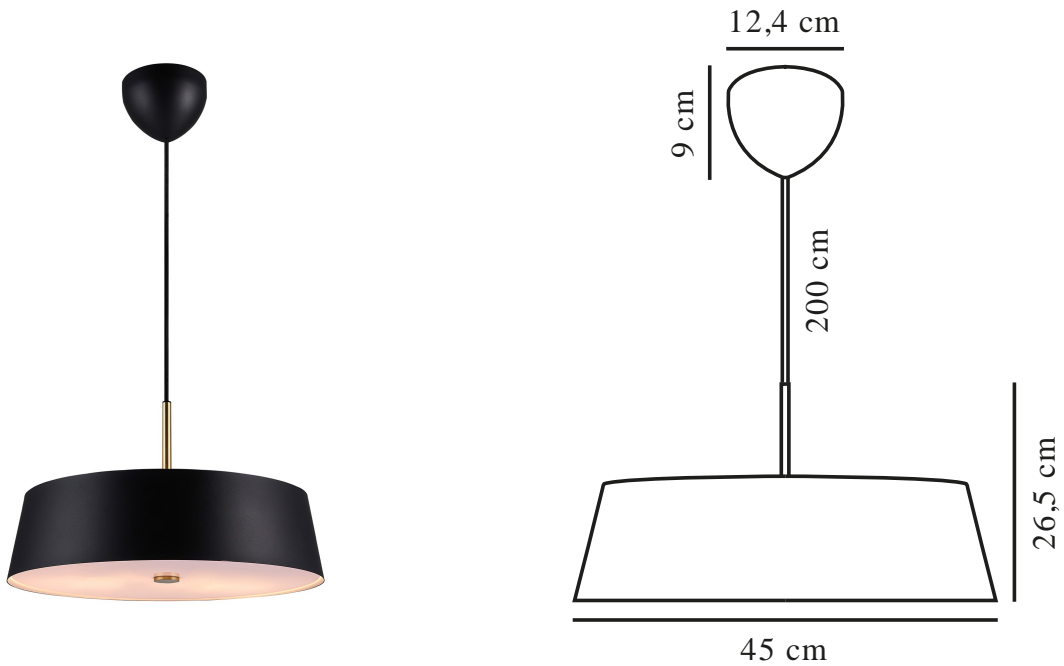

# CLASI 45 | PENDANT | BLACK

2312623003

nordlux®

Voltage (V): 220-240 Volt  
IP degree: IP20  
Maximum bulb wattage (W): 15  
Class (Class 1, Class 2, Class 3):  
Class 2 (Double isolated)  
Socket type: E14  
Parallel connection: False

Primary material: Metal  
Secondary material: Plastic  
Colour of the cable: Black  
Length of the cable (cm): 200  
Surface material of the cable:  
Textile  
Is the cable replaceable: False  
Colour: Black

Height (cm) : 26.5  
Width (cm): 45  
Tube Diameter (cm): 1.35  
Shade Diameter (cm): 45

EAN: 5704924015939  
TUN: 2326279  
Item Number: 2312623003  
Pcs Per Master Carton: 2

Sales Box Height (cm): 16.5  
Sales Box Width(cm): 48.5  
Sales Box Depth (cm): 48.5  
Sales Box Volume m<sup>3</sup> : 0.0388  
Product net weight (kg): 4

- Classic and elegant design
- Elegant diffuser at both the top and bottom for a glare-free light

Clasi is a modern take on a classic lighting design. The black metal shade is an interesting contrast to the lightweight brass suspension. The wide shade provides you with a wide field of light, and diffusers at both the top and bottom ensure a pleasant, glare-free light.