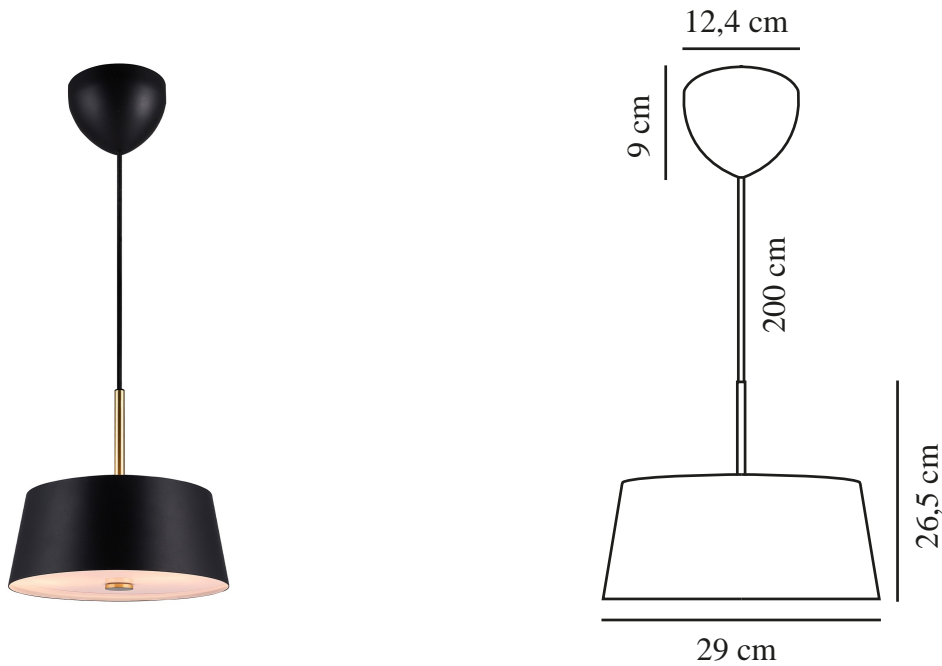

CLASI 30 | PENDANT | BLACK

2312603003

nordlux®

Voltage (V): 220-240 Volt
IP degree: IP20
Maximum bulb wattage (W): 10
Class (Class 1, Class 2, Class 3):
Class 2 (Double isolated)
Socket type: E14
Parallel connection: False

Primary material: Metal
Secondary material: Plastic
Colour of the cable: Black
Length of the cable (cm): 200
Surface material of the cable:
Textile
Is the cable replaceable: False
Colour: Black

Height (cm) : 26.5
Width (cm): 29
Tube Diameter (cm): 1.35
Shade Diameter (cm): 29
Lenght (cm): 29

EAN: 5704924015922
TUN: 2326278
Item Number: 2312603003
Pcs Per Master Carton: 3

Sales Box Height (cm): 16.5
Sales Box Width(cm): 32.5
Sales Box Depth (cm): 32.5
Sales Box Volume m³ : 0.0174
Product net weight (kg): 1.6

- Classic and elegant design
- Elegant diffuser at both the top and bottom for a glare-free light

Clasi is a modern take on a classic lighting design. The black metal shade is an interesting contrast to the lightweight brass suspension. The wide shade provides you with a wide field of light, and diffusers at both the top and bottom ensure a pleasant, glare-free light.