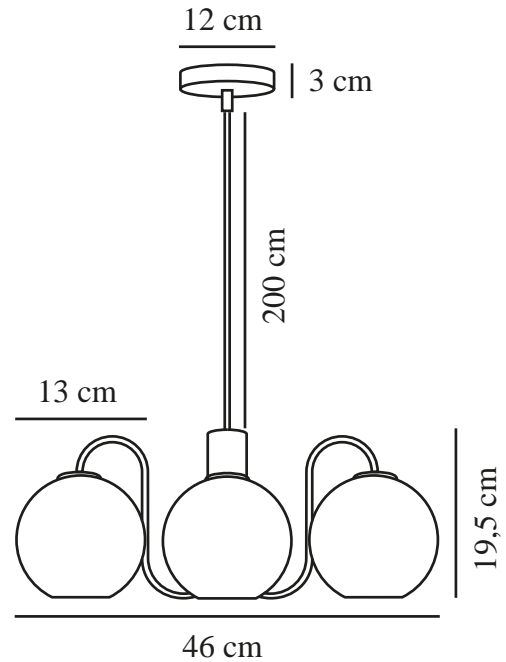

FRANCA 4-SPOT | PENDANT | BRASS

2312543035

nordlux®

Voltage (V): 220-240 Volt
IP degree: IP20
Maximum bulb wattage (W): 40
Class (Class 1, Class 2, Class 3):
Class 2 (Double isolated)
Socket type: E14
Parallel connection: False

Primary material: Metal
Secondary material: Glass
Colour of the cable: White
Length of the cable (cm): 200
Surface material of the cable:
Textile
Is the cable replaceable: False
Colour: Brass

Height (cm) : 19.5
Width (cm): 46
Shade Diameter (cm): 13
Length (cm): 46
Mount directly into insulation:
False

EAN: 5704924015892
TUN: 2326284
Item Number: 2312543035

Pcs Per Master Carton: 3
Sales Box Height (cm): 30
Sales Box Width(cm): 38
Sales Box Depth (cm): 23
Sales Box Volume m³ : 0.0262
Product net weight (kg): 1.8