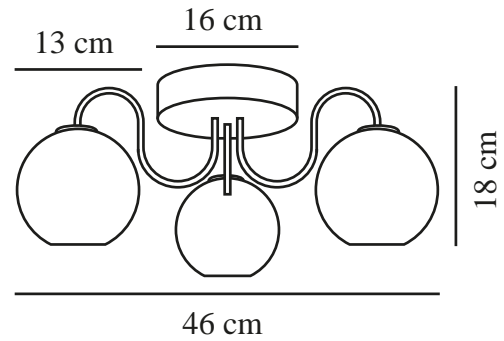

FRANCA | CEILING LIGHT | BRASS

2312506035

nordlux®

Voltage (V): 220-240 Volt
IP degree: IP20
Maximum bulb wattage (W): 40
Class (Class 1, Class 2, Class 3):
Class 2 (Double isolated)
Socket type: E14
Parallel connection: False

Height (cm) : 18
Width (cm): 46.2
Shade Diameter (cm): 13
Length (cm): 46.2
Mount directly into insulation:
False

Sales Box Height (cm): 21
Sales Box Width(cm): 30
Sales Box Depth (cm): 40
Sales Box Volume m³ : 0.0252
Product net weight (kg): 1.15

Primary material: Metal
Secondary material: Glass
Colour: Brass

EAN: 5704924015908
TUN: 2326288
Item Number: 2312506035
Pcs Per Master Carton: 3

- A classic vintage design • Beautiful glossy glass paired with shiny brass
- A reinterpretation of the classic chandelier • Provides a soft, diffused light