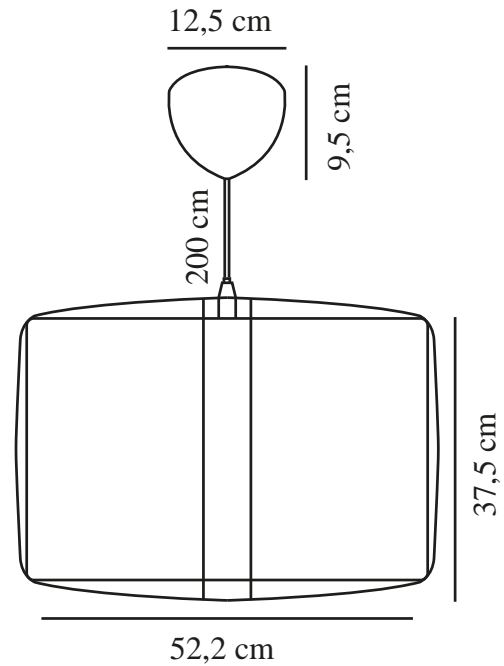

# CARDINE 50 | PENDANT | WHITE

2312423001

nordlux®

Voltage (V): 220-240 Volt  
IP degree: IP20  
Maximum bulb wattage (W): 60  
Class (Class 1, Class 2, Class 3):  
Class 2 (Double isolated)  
Socket type: E27  
Parallel connection: False

Height (cm) : 37.5  
Width (cm): 52.2  
Shade Diameter (cm): 50  
Lenght (cm): 52.2  
Mount directly into insulation:  
False

Pcs Per Master Carton: 3  
Sales Box Height (cm): 52  
Sales Box Width(cm): 53  
Sales Box Depth (cm): 12  
Sales Box Volume m<sup>3</sup> : 0.0331  
Product net weight (kg): 1.2

Primary material: Tyvek  
Secondary material: Metal  
Colour of the cable: Black  
Length of the cable (cm): 215  
Surface material of the cable:  
Plastic  
Is the cable replaceable: False  
Colour: White