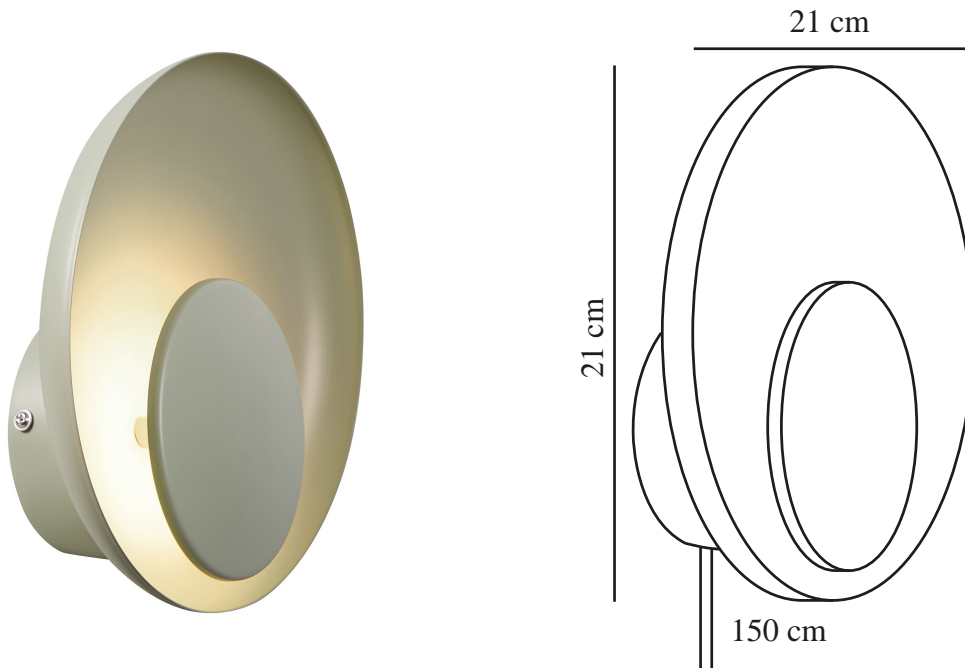

MARSI | WALL LIGHT | DUSTY GREEN

2312351023

nordlux®

Voltage (V): 220-240 Volt
IP degree: IP20
Class (Class 1, Class 2, Class 3):
Class 2 (Double isolated)
Socket type: LED – Non-
replaceable light source
Switch placement: On the cable
Parallel connection: False

Primary material: Metal
Secondary material: PMMA
Colour of the cable: White
Length of the cable (cm): 150
Surface material of the cable:
Textile
Is the cable replaceable: True
Colour: Dusty green

Height (cm) : 21
Width (cm): 21
Shade Diameter (cm): 21
Lenght (cm): 21
Mount directly into insulation:
False

EAN: 5704924015830
TUN: 2326336
Item Number: 2312351023
Pcs Per Master Carton: 3

Sales Box Height (cm): 22
Sales Box Width(cm): 8
Sales Box Depth (cm): 22
Sales Box Volume m³ : 0.0039
Product net weight (kg): 0.5

Marsi is a small wall light that consists of two perfectly round shades. The light is reflected onto the back shade, creating a cosy and diffused light. Dim the light in three steps with the built-in Moodmaker™ function by flipping the switch on the cable.