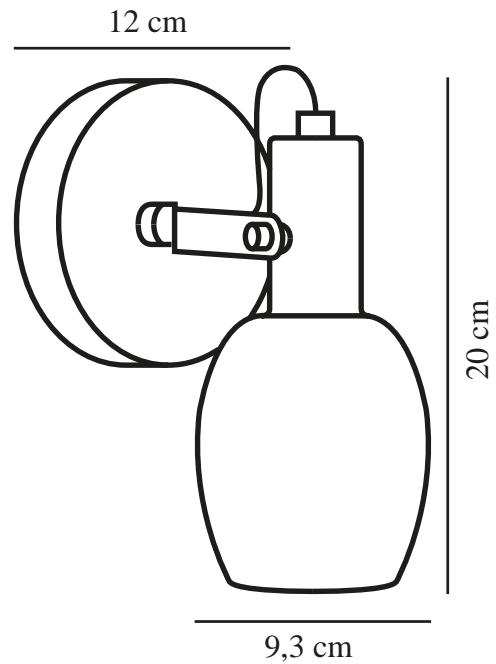

# ARILD | WALL LIGHT | BLACK

2312291003

nordlux®

Voltage (V): 220-240 Volt  
IP degree: IP20  
Maximum bulb wattage (W): 40  
Class (Class 1, Class 2, Class 3):  
Class 2 (Double isolated)  
Socket type: E14  
Switch placement: On the cable  
Parallel connection: False

Primary material: Metal  
Secondary material: Glass  
Colour of the cable: Black  
Length of the cable (cm): 150  
Surface material of the cable:  
Textile  
Is the cable replaceable: True  
Colour: Black

Height (cm) : 20  
Width (cm): 12  
Shade Diameter (cm): 9.3  
Length (cm): 12  
Mount directly into insulation:  
False  
Turning Angle (°): 355

EAN: 5704924015779  
TUN: 2326289  
Item Number: 2312291003

Pcs Per Master Carton: 3  
Sales Box Height (cm): 15  
Sales Box Width(cm): 18  
Sales Box Depth (cm): 13  
Sales Box Volume m<sup>3</sup> : 0.0035  
Product net weight (kg): 0.45

- Contemporary style with a touch of industrial detail • Elegant mix of glass, brownish brass and matte black
- Adjustable lamp head for a directional light