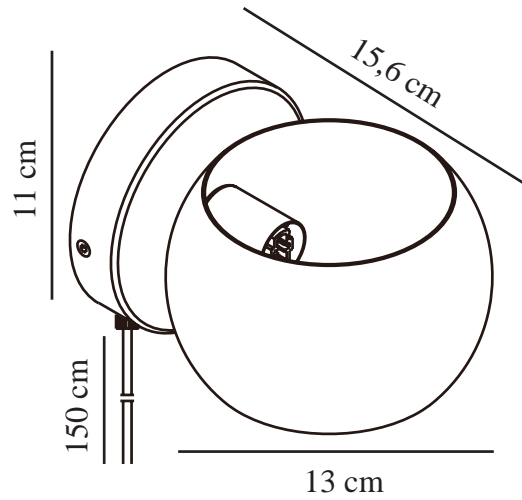

BELIR | WALL LIGHT | BLACK

2312201003

nordlux®

Voltage (V): 220-240 Volt
IP degree: IP20
Maximum bulb wattage (W): 5
Class (Class 1, Class 2, Class 3):
Class 2 (Double isolated)
Socket type: G9
Switch placement: On the cable
Parallel connection: False

Primary material: Metal
Secondary material: Plastic
Colour of the cable: Black
Length of the cable (cm): 150
Surface material of the cable:
Plastic
Is the cable replaceable: True
Colour: Black

Height (cm) : 11
Width (cm): 15.6
Shade Diameter (cm): 13
Mount directly into insulation:
False
Turning Angle (°): 320

EAN: 5704924015694
TUN: 2326294
Item Number: 2312201003

Pcs Per Master Carton: 3
Sales Box Height (cm): 17
Sales Box Width(cm): 14
Sales Box Depth (cm): 12
Sales Box Volume m³ : 0.0029
Product net weight (kg): 0.36

- Lights both up and down • Turnable shade (360°)
- Create interest by using more lamps that all point in different directions

Belir has a small, round design that is perfect above your kitchen counter or next to your sofa or bed. It casts a pleasant light both upwards and downwards, creating an elegant lighting effect on the wall.