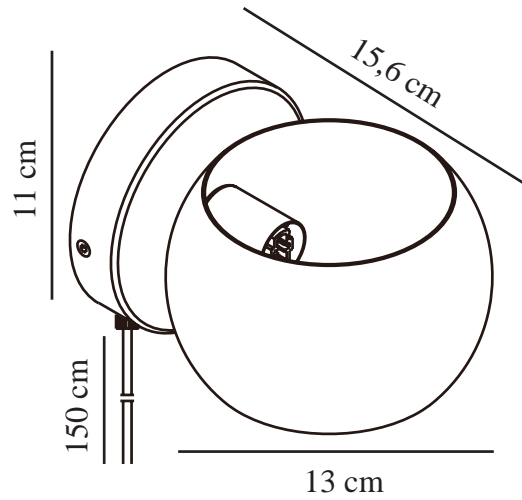

BELIR | WALL LIGHT | WHITE

2312201001

nordlux®

Voltage (V): 220-240 Volt
IP degree: IP20
Maximum bulb wattage (W): 5
Class (Class 1, Class 2, Class 3):
Class 2 (Double isolated)
Socket type: G9
Switch placement: On the cable
Parallel connection: False

Primary material: Metal
Secondary material: Plastic
Colour of the cable: White
Length of the cable (cm): 150
Surface material of the cable:
Plastic
Is the cable replaceable: True
Colour: White

Height (cm) : 11
Width (cm): 15.6
Shade Diameter (cm): 13
Mount directly into insulation:
False
Turning Angle (°): 320

EAN: 5704924015700
TUN: 2326291
Item Number: 2312201001

Pcs Per Master Carton: 3
Sales Box Height (cm): 17
Sales Box Width(cm): 14
Sales Box Depth (cm): 12
Sales Box Volume m³ : 0.0029
Product net weight (kg): 0.36

- Lights both up and down • Turnable shade (360°)
- Create interest by using more lamps that all point in different directions

Belir has a small, round design that is perfect above your kitchen counter or next to your sofa or bed. It casts a pleasant light both upwards and downwards, creating an elegant lighting effect on the wall.